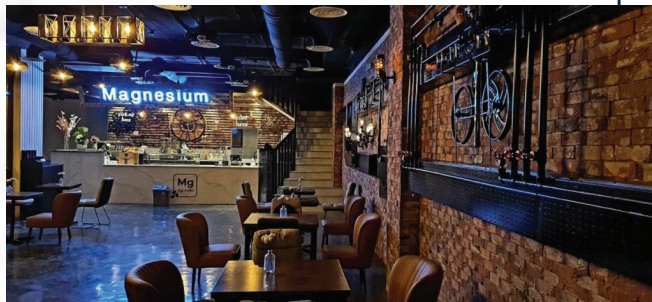

Our Work

Design